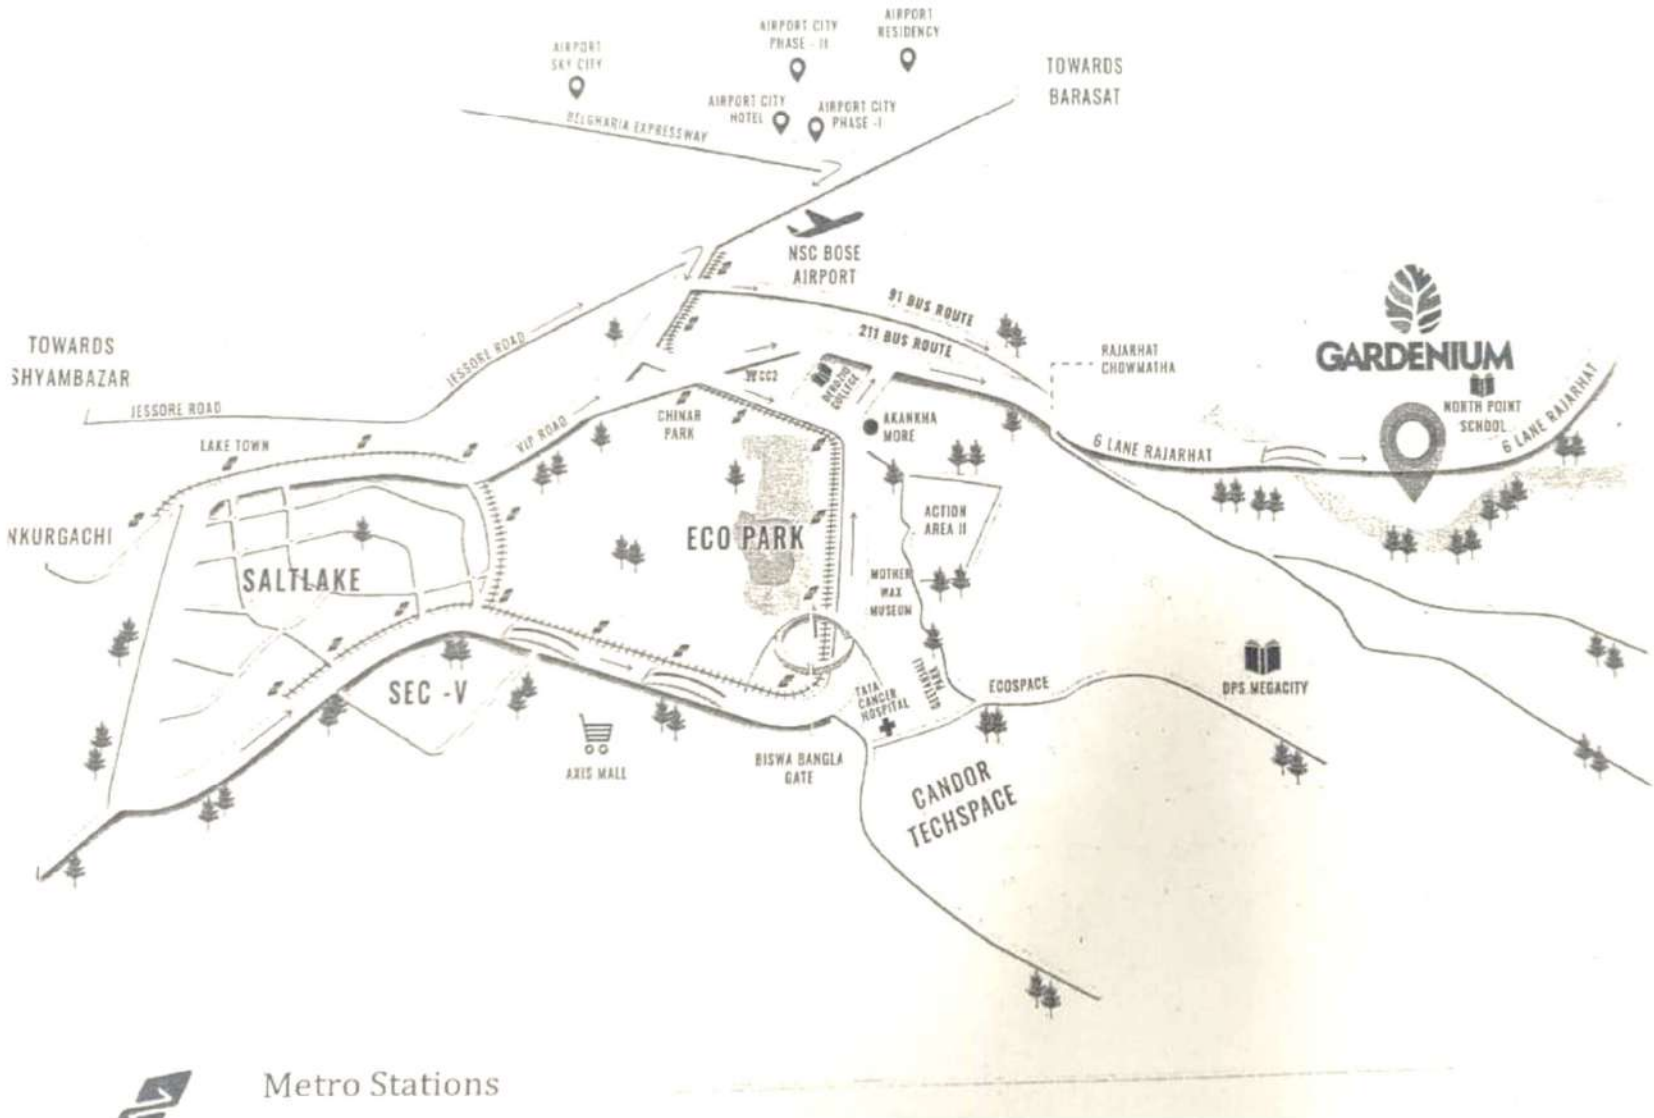

LOCATION MAP

LAT : 22.62 71 69 N
LONG : 88.52 13 06 E

For JUPITER
Ravi's Bang
Partner